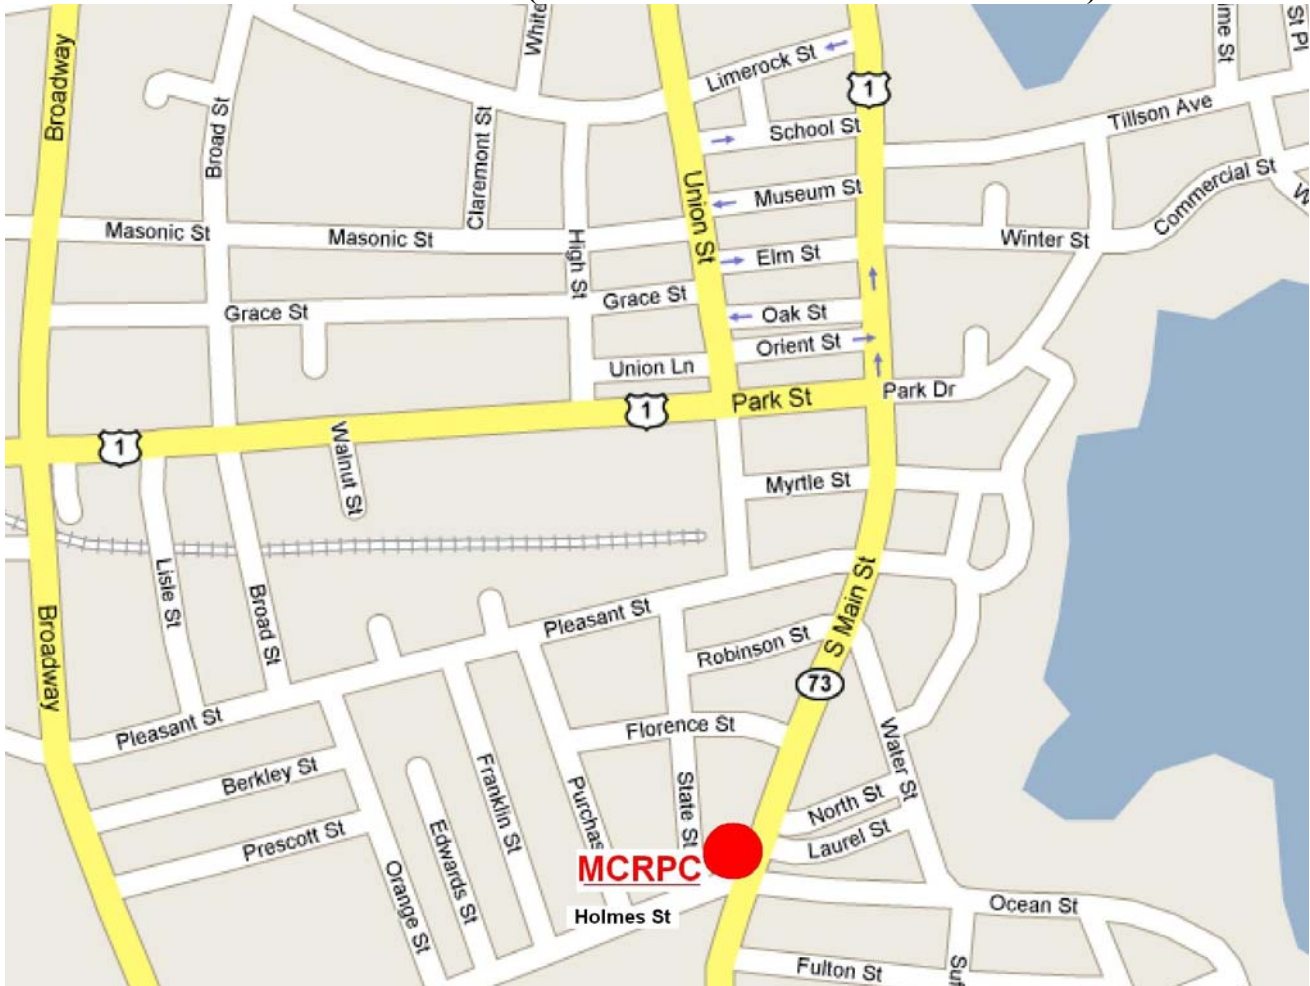

# MID-COAST

### MCRPC office circled (Route 73 and Holmes Street intersection)

#### FROM SOUTH

1. Take US Route 1 North toward Rockland
2. Turn right on State Route 73 (Main St) at traffic signal, go 0.3 miles
3. MCRPC on right side of SR 73 at Holmes Street intersection

#### FROM WEST

1. Take State Route 17 toward Rockland
2. Turn right onto US Route 1 heading South (becomes one-way), go 1.1 miles
3. Turn left on US 1 NB/ State Route 73 (Park St) at traffic signal, go 0.1 miles
4. Turn right on State Route 73 (Main St), go 0.3 miles
5. MCRPC on right side of State Route 73 at Holmes Street intersection